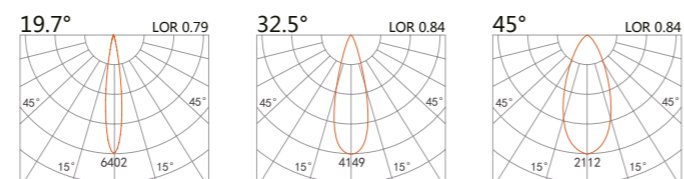

TRACK-SPOT LIGHT SUBRA

227 145
LED Power 7W Colour Temp 2700/3000K / 4000/5000K Luminous 657lm / 710lm

227 146
LED Power 8W Colour Temp 2700/3000K / 4000/5000K Luminous 754lm / 754lm

227 147
LED Power 13W Colour Temp 2700/3000K / 4000/5000K Luminous 1425lm / 1526lm
12W_{cwD} 1800~3000K 1045lm

227 148
LED Power 18W Colour Temp 2700/3000K / 4000/5000K Luminous 2087lm / 2087lm

227 149
LED Power 13W Colour Temp 2700/3000K / 4000/5000K Luminous 1101lm / 1208lm

227 150
LED Power 33W Colour Temp 2700/3000K / 4000/5000K Luminous 3769lm / 3769lm

227 151
LED Power 40W Colour Temp 2700/3000K / 4000/5000K Luminous 4805lm / 4805lm

227 152
LED Power 13W Colour Temp 2700/3000K / 4000/5000K Luminous 1101lm / 1208lm

Beam angle adjustable from 21°-48°