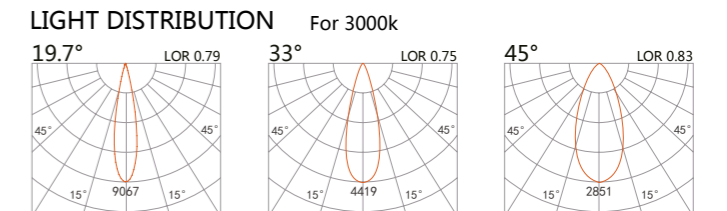

TRACK-SPOT LIGHT SUBRA

227 145
LED Power 7W Colour Temp 2700/3000K / 4000/5000K Luminous 657lm / 710lm

227 146
LED Power 8W Colour Temp 2700/3000K / 4000/5000K Luminous 754lm / 754lm

227 147
LED Power 13W Colour Temp 2700/3000K / 4000/5000K Luminous 1425lm / 1526lm
12W_{cwD} 1800~3000K 1045lm

227 148
LED Power 18W Colour Temp 2700/3000K / 4000/5000K Luminous 2087lm / 2087lm

227 149
LED Power 13W Colour Temp 2700/3000K / 4000/5000K Luminous 1101lm / 1208lm

227 150
LED Power 33W Colour Temp 2700/3000K / 4000/5000K Luminous 3769lm / 3769lm

227 151
LED Power 40W Colour Temp 2700/3000K / 4000/5000K Luminous 4805lm / 4805lm

227 152
LED Power 13W Colour Temp 2700/3000K / 4000/5000K Luminous 1101lm / 1208lm

Beam angle adjustable from 21°-48°