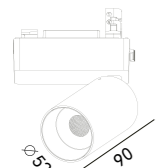

TRACK-SPOT LIGHT SUBRA

227 145
LED Power 7W Colour Temp 2700/3000K / 4000/5000K Luminous 657lm / 710lm

227 146
LED Power 8W Colour Temp 2700/3000K / 4000/5000K Luminous 754lm / 754lm

227 147
LED Power 13W Colour Temp 2700/3000K / 4000/5000K Luminous 1425lm / 1526lm
12W_{cwD} 1800~3000K 1045lm

227 151
LED Power 40W Colour Temp 2700/3000K / 4000/5000K Luminous 4805lm / 4805lm

227 152
LED Power 13W Colour Temp 2700/3000K / 4000/5000K Luminous 1101lm / 1208lm

Beam angle adjustable from 21°-48°