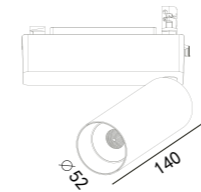

TRACK-SPOT LIGHT SUBRA

227 145
LED Power 7W Colour Temp 2700/3000K / 4000/5000K Luminous 657lm / 710lm

227 146
LED Power 8W Colour Temp 2700/3000K / 4000/5000K Luminous 754lm / 754lm

227 147
LED Power 13W Colour Temp 2700/3000K / 4000/5000K Luminous 1425lm / 1526lm
12W_{cwD} 1800~3000K 1045lm

227 151
LED Power 40W Colour Temp 2700/3000K / 4000/5000K Luminous 4805lm / 4805lm

227 152
LED Power 13W Colour Temp 2700/3000K / 4000/5000K Luminous 1101lm / 1208lm

Beam angle adjustable from 21°-48°