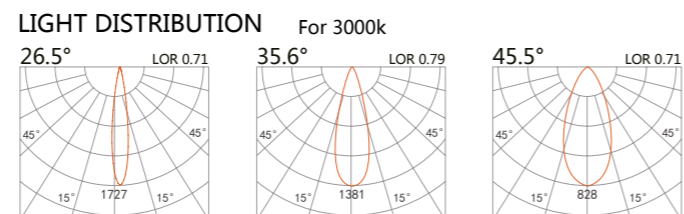

TRACK-SPOT LIGHT SUBRA

227 145
LED Power 7W Colour Temp 2700/3000K / 4000/5000K Luminous 657lm / 710lm

227 146
LED Power 8W Colour Temp 2700/3000K / 4000/5000K Luminous 754lm / 754lm

227 147
LED Power 13W Colour Temp 2700/3000K / 4000/5000K Luminous 1425lm / 1526lm
12W_{cwD} 1800~3000K 1045lm

227 148
LED Power 18W Colour Temp 2700/3000K / 4000/5000K Luminous 2087lm / 2087lm

227 149
LED Power 13W Colour Temp 2700/3000K / 4000/5000K Luminous 1101lm / 1208lm

227 150
LED Power 33W Colour Temp 2700/3000K / 4000/5000K Luminous 3769lm / 3769lm

227 151
LED Power 40W Colour Temp 2700/3000K / 4000/5000K Luminous 4805lm / 4805lm

227 152
LED Power 13W Colour Temp 2700/3000K / 4000/5000K Luminous 1101lm / 1208lm

Beam angle adjustable from 21°-48°