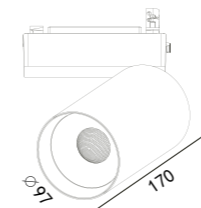

TRACK-SPOT LIGHT SUBRA

227 145
LED Power 7W Colour Temp 2700/3000K / 4000/5000K Luminous 657lm / 710lm

227 146
LED Power 8W Colour Temp 2700/3000K / 4000/5000K Luminous 754lm / 754lm

227 147
LED Power 13W Colour Temp 2700/3000K / 4000/5000K Luminous 1425lm / 1526lm
12W_{cwD} 1800~3000K 1045lm

227 151
LED Power 40W Colour Temp 2700/3000K / 4000/5000K Luminous 4805lm / 4805lm

227 152
LED Power 13W Colour Temp 2700/3000K / 4000/5000K Luminous 1101lm / 1208lm

Beam angle adjustable from 21°-48°