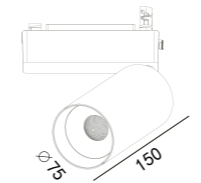

227 149
LED Power 13W Colour Temp 2700/3000K / 4000/5000K Luminous 1101lm / 1208lm