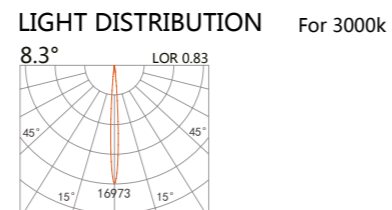

TRACK-SPOT LIGHT SUBRA

227 145
LED Power 7W Colour Temp 2700/3000K / 4000/5000K Luminous 657lm / 710lm

227 146
LED Power 8W Colour Temp 2700/3000K / 4000/5000K Luminous 754lm / 754lm

227 147
LED Power 13W Colour Temp 2700/3000K / 4000/5000K Luminous 1425lm / 1526lm
12W_{cwD} 1800~3000K 1045lm

227 148
LED Power 18W Colour Temp 2700/3000K / 4000/5000K Luminous 2087lm / 2087lm

227 149
LED Power 13W Colour Temp 2700/3000K / 4000/5000K Luminous 1101lm / 1208lm

227 150
LED Power 33W Colour Temp 2700/3000K / 4000/5000K Luminous 3769lm / 3769lm

227 151
LED Power 40W Colour Temp 2700/3000K / 4000/5000K Luminous 4805lm / 4805lm

227 152
LED Power 13W Colour Temp 2700/3000K / 4000/5000K Luminous 1101lm / 1208lm

Beam angle adjustable from 21°-48°