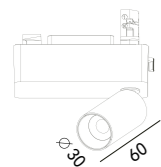

TRACK-SPOT LIGHT SUBRA

227 145
LED Power 7W Colour Temp 2700/3000K / 4000/5000K Luminous 657lm / 710lm

227 146
LED Power 8W Colour Temp 2700/3000K / 4000/5000K Luminous 754lm / 754lm

227 147
LED Power 13W Colour Temp 2700/3000K / 4000/5000K Luminous 1425lm / 1526lm
12W_{cwD} 1800~3000K 1045lm