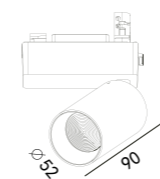

227 148
LED Power 18W Colour Temp 2700/3000K / 4000/5000K Luminous 2087lm / 2087lm

227 149
LED Power 13W Colour Temp 2700/3000K / 4000/5000K Luminous 1101lm / 1208lm

227 150
LED Power 33W Colour Temp 2700/3000K / 4000/5000K Luminous 3769lm / 3769lm

227 151
LED Power 40W Colour Temp 2700/3000K / 4000/5000K Luminous 4805lm / 4805lm

227 152
LED Power 13W Colour Temp 2700/3000K / 4000/5000K Luminous 1101lm / 1208lm

Beam angle adjustable from 21°-48°