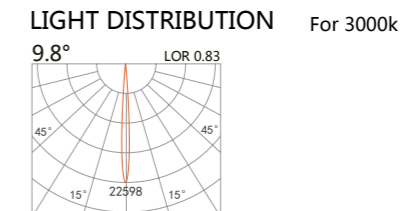

TRACK-SPOT LIGHT SUBRA

227 145
LED Power 7W Colour Temp 2700/3000K / 4000/5000K Luminous 657lm / 710lm

227 146
LED Power 8W Colour Temp 2700/3000K / 4000/5000K Luminous 754lm / 754lm

227 147
LED Power 13W Colour Temp 2700/3000K / 4000/5000K Luminous 1425lm / 1526lm
12W_{cwD} 1800~3000K 1045lm

227 148
LED Power 18W Colour Temp 2700/3000K / 4000/5000K Luminous 2087lm / 2087lm

227 149
LED Power 13W Colour Temp 2700/3000K / 4000/5000K Luminous 1101lm / 1208lm

227 150
LED Power 33W Colour Temp 2700/3000K / 4000/5000K Luminous 3769lm / 3769lm

227 151
LED Power 40W Colour Temp 2700/3000K / 4000/5000K Luminous 4805lm / 4805lm

227 152
LED Power 13W Colour Temp 2700/3000K / 4000/5000K Luminous 1101lm / 1208lm

Beam angle adjustable from 21°-48°