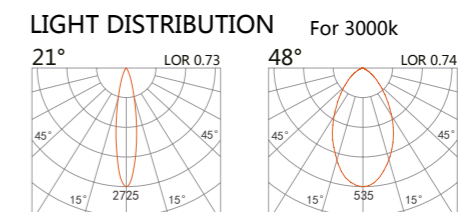

TRACK-SPOT LIGHT SUBRA

227 145
LED Power 7W Colour Temp 2700/3000K / 4000/5000K Luminous 657lm / 710lm

227 146
LED Power 8W Colour Temp 2700/3000K / 4000/5000K Luminous 754lm / 754lm

227 147
LED Power 13W Colour Temp 2700/3000K / 4000/5000K Luminous 1425lm / 1526lm
12W_{cwD} 1800~3000K 1045lm

227 148
LED Power 18W Colour Temp 2700/3000K / 4000/5000K Luminous 2087lm / 2087lm

227 149
LED Power 13W Colour Temp 2700/3000K / 4000/5000K Luminous 1101lm / 1208lm

227 150
LED Power 33W Colour Temp 2700/3000K / 4000/5000K Luminous 3769lm / 3769lm

227 151
LED Power 40W Colour Temp 2700/3000K / 4000/5000K Luminous 4805lm / 4805lm

227 152
LED Power 13W Colour Temp 2700/3000K / 4000/5000K Luminous 1101lm / 1208lm

Beam angle adjustable from 21°-48°