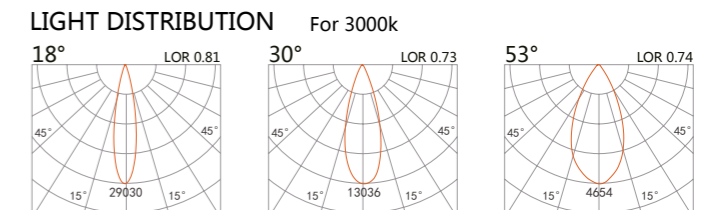

TRACK-SPOT LIGHT SUBRA

227 145
LED Power 7W Colour Temp 2700/3000K / 4000/5000K Luminous 657lm / 710lm

227 146
LED Power 8W Colour Temp 2700/3000K / 4000/5000K Luminous 754lm / 754lm

227 147
LED Power 13W Colour Temp 2700/3000K / 4000/5000K Luminous 1425lm / 1526lm
12W_{cwD} 1800~3000K 1045lm

227 148
LED Power 18W Colour Temp 2700/3000K / 4000/5000K Luminous 2087lm / 2087lm

227 149
LED Power 13W Colour Temp 2700/3000K / 4000/5000K Luminous 1101lm / 1208lm

227 150
LED Power 33W Colour Temp 2700/3000K / 4000/5000K Luminous 3769lm / 3769lm

227 151
LED Power 40W Colour Temp 2700/3000K / 4000/5000K Luminous 4805lm / 4805lm

227 152
LED Power 13W Colour Temp 2700/3000K / 4000/5000K Luminous 1101lm / 1208lm

Beam angle adjustable from 21°-48°