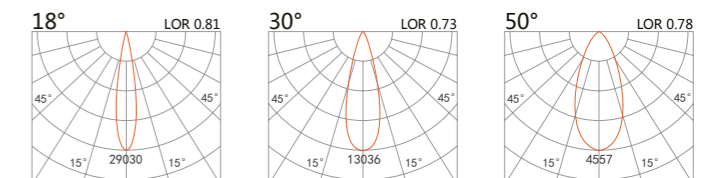

TRACK-SPOT LIGHT SUBRA

227 145
LED Power 7W Colour Temp 2700/3000K / 4000/5000K Luminous 657lm / 710lm

227 146
LED Power 8W Colour Temp 2700/3000K / 4000/5000K Luminous 754lm / 754lm

227 147
LED Power 13W Colour Temp 2700/3000K / 4000/5000K Luminous 1425lm / 1526lm
12W_{cwD} 1800~3000K 1045lm

227 148
LED Power 18W Colour Temp 2700/3000K / 4000/5000K Luminous 2087lm / 2087lm

227 149
LED Power 13W Colour Temp 2700/3000K / 4000/5000K Luminous 1101lm / 1208lm

227 150
LED Power 33W Colour Temp 2700/3000K / 4000/5000K Luminous 3769lm / 3769lm

227 151
LED Power 40W Colour Temp 2700/3000K / 4000/5000K Luminous 4805lm / 4805lm

227 152
LED Power 13W Colour Temp 2700/3000K / 4000/5000K Luminous 1101lm / 1208lm

Beam angle adjustable from 21°-48°